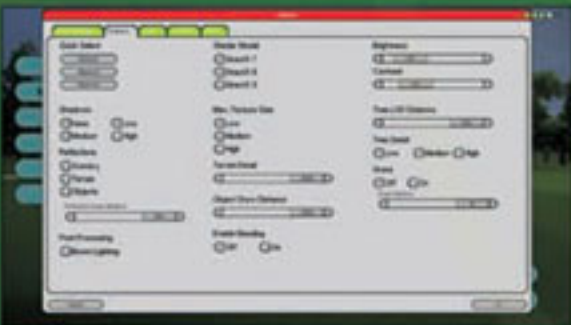

120° Screen

Wide Screen

Regular Screen

- Experience the most exciting in depth 3D golfing with BOGOLF SIMULATORS.

Software Features

3D Golf Game play

9 Swing Analyzer

Player Shot History

Putting & Chipping Practice

Player Customization

Weather & Wind Control

Practice & Challenge Play

Other Features

- Single & Multi Player
- Network Play
- Score & Leader Board
- Accurate Ball Physics
- Accurate Ball Flight
- Accurate Slide & Backspin
- User Friendly Graphics
- Stereoscopic 3D Supports
- Global & Local Course Selection
- Unlimited Mulligan Selection
- Swing Analyzer
- Online Chatting During Play
- Club Fittings